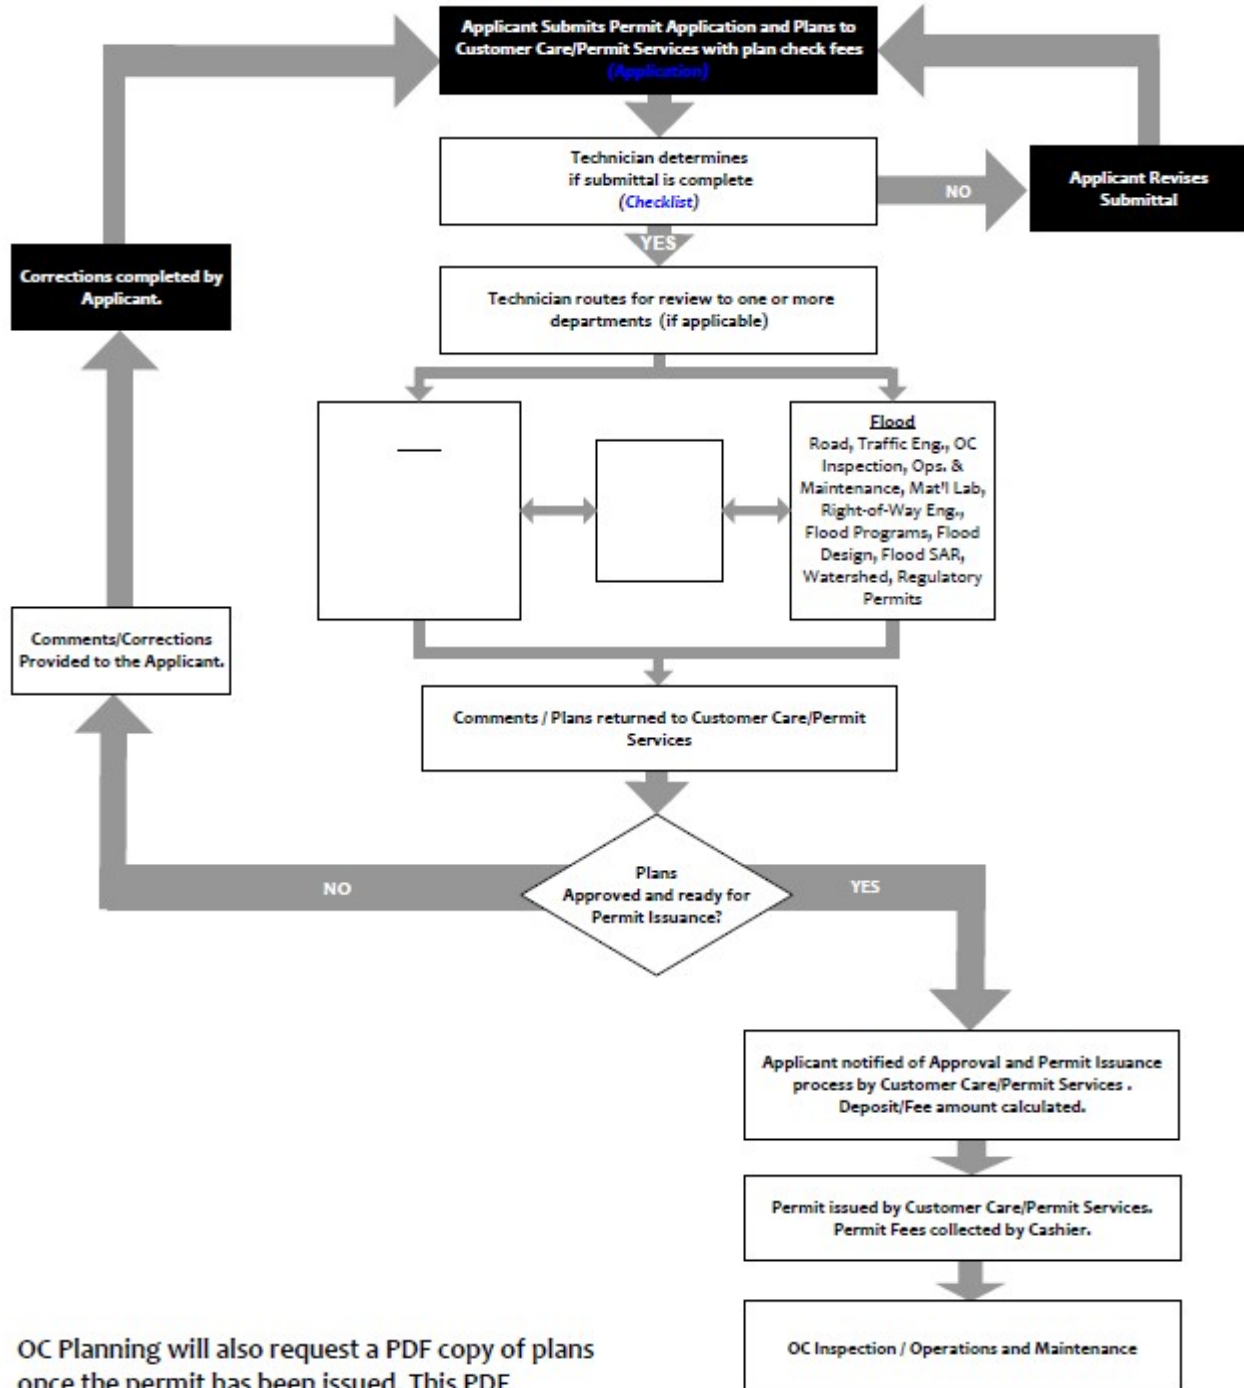

Construction, Encroachment, Utility or Temporary Permits on Public Property

OC Planning will also request a PDF copy of plans once the permit has been issued. This PDF document can be submitted on CD, DVD or Memory Stick.