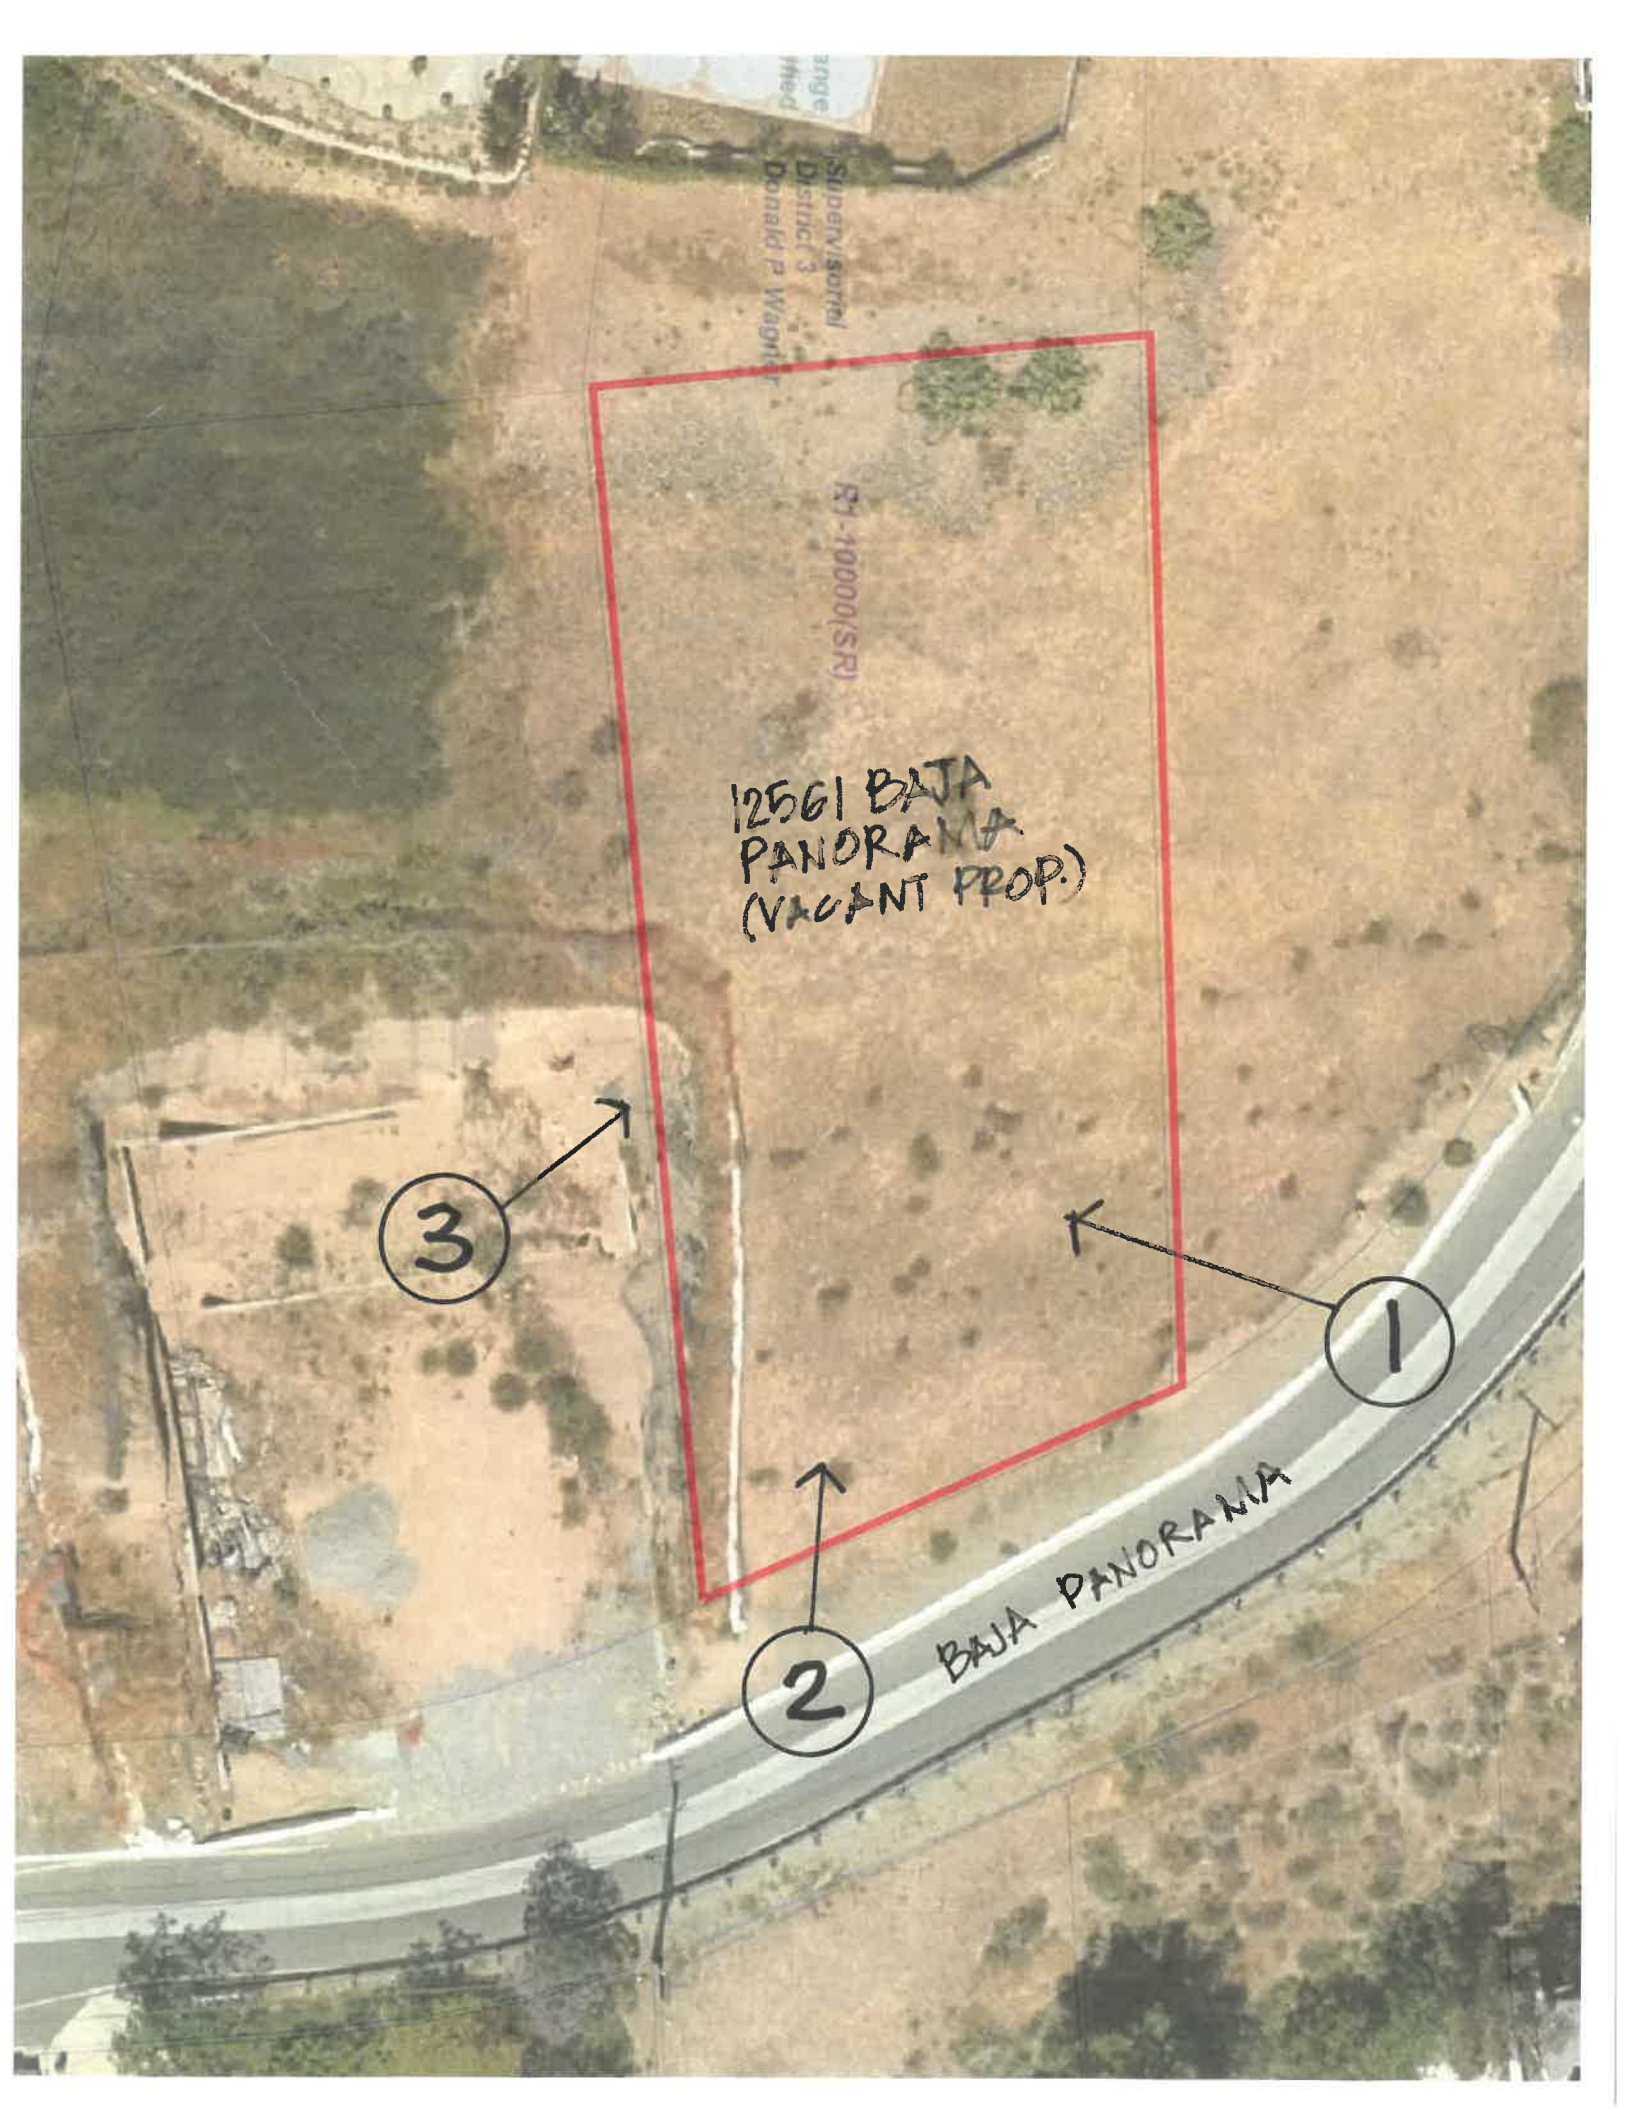

Supervisor
District 3
Donald P. Wagner

R1-10000(SR)

12561 BATA
PANORAMA
(VACANT PROP.)

3

2

1

BAJA PANORAMA

① STANDING IN STREET
LOOKING EAST.

② STANDING IN STREET
LOOKING UP.

③ STANDING IN ADJACENT
LOT LOOKING AT SIDE
OF PROPERTY.