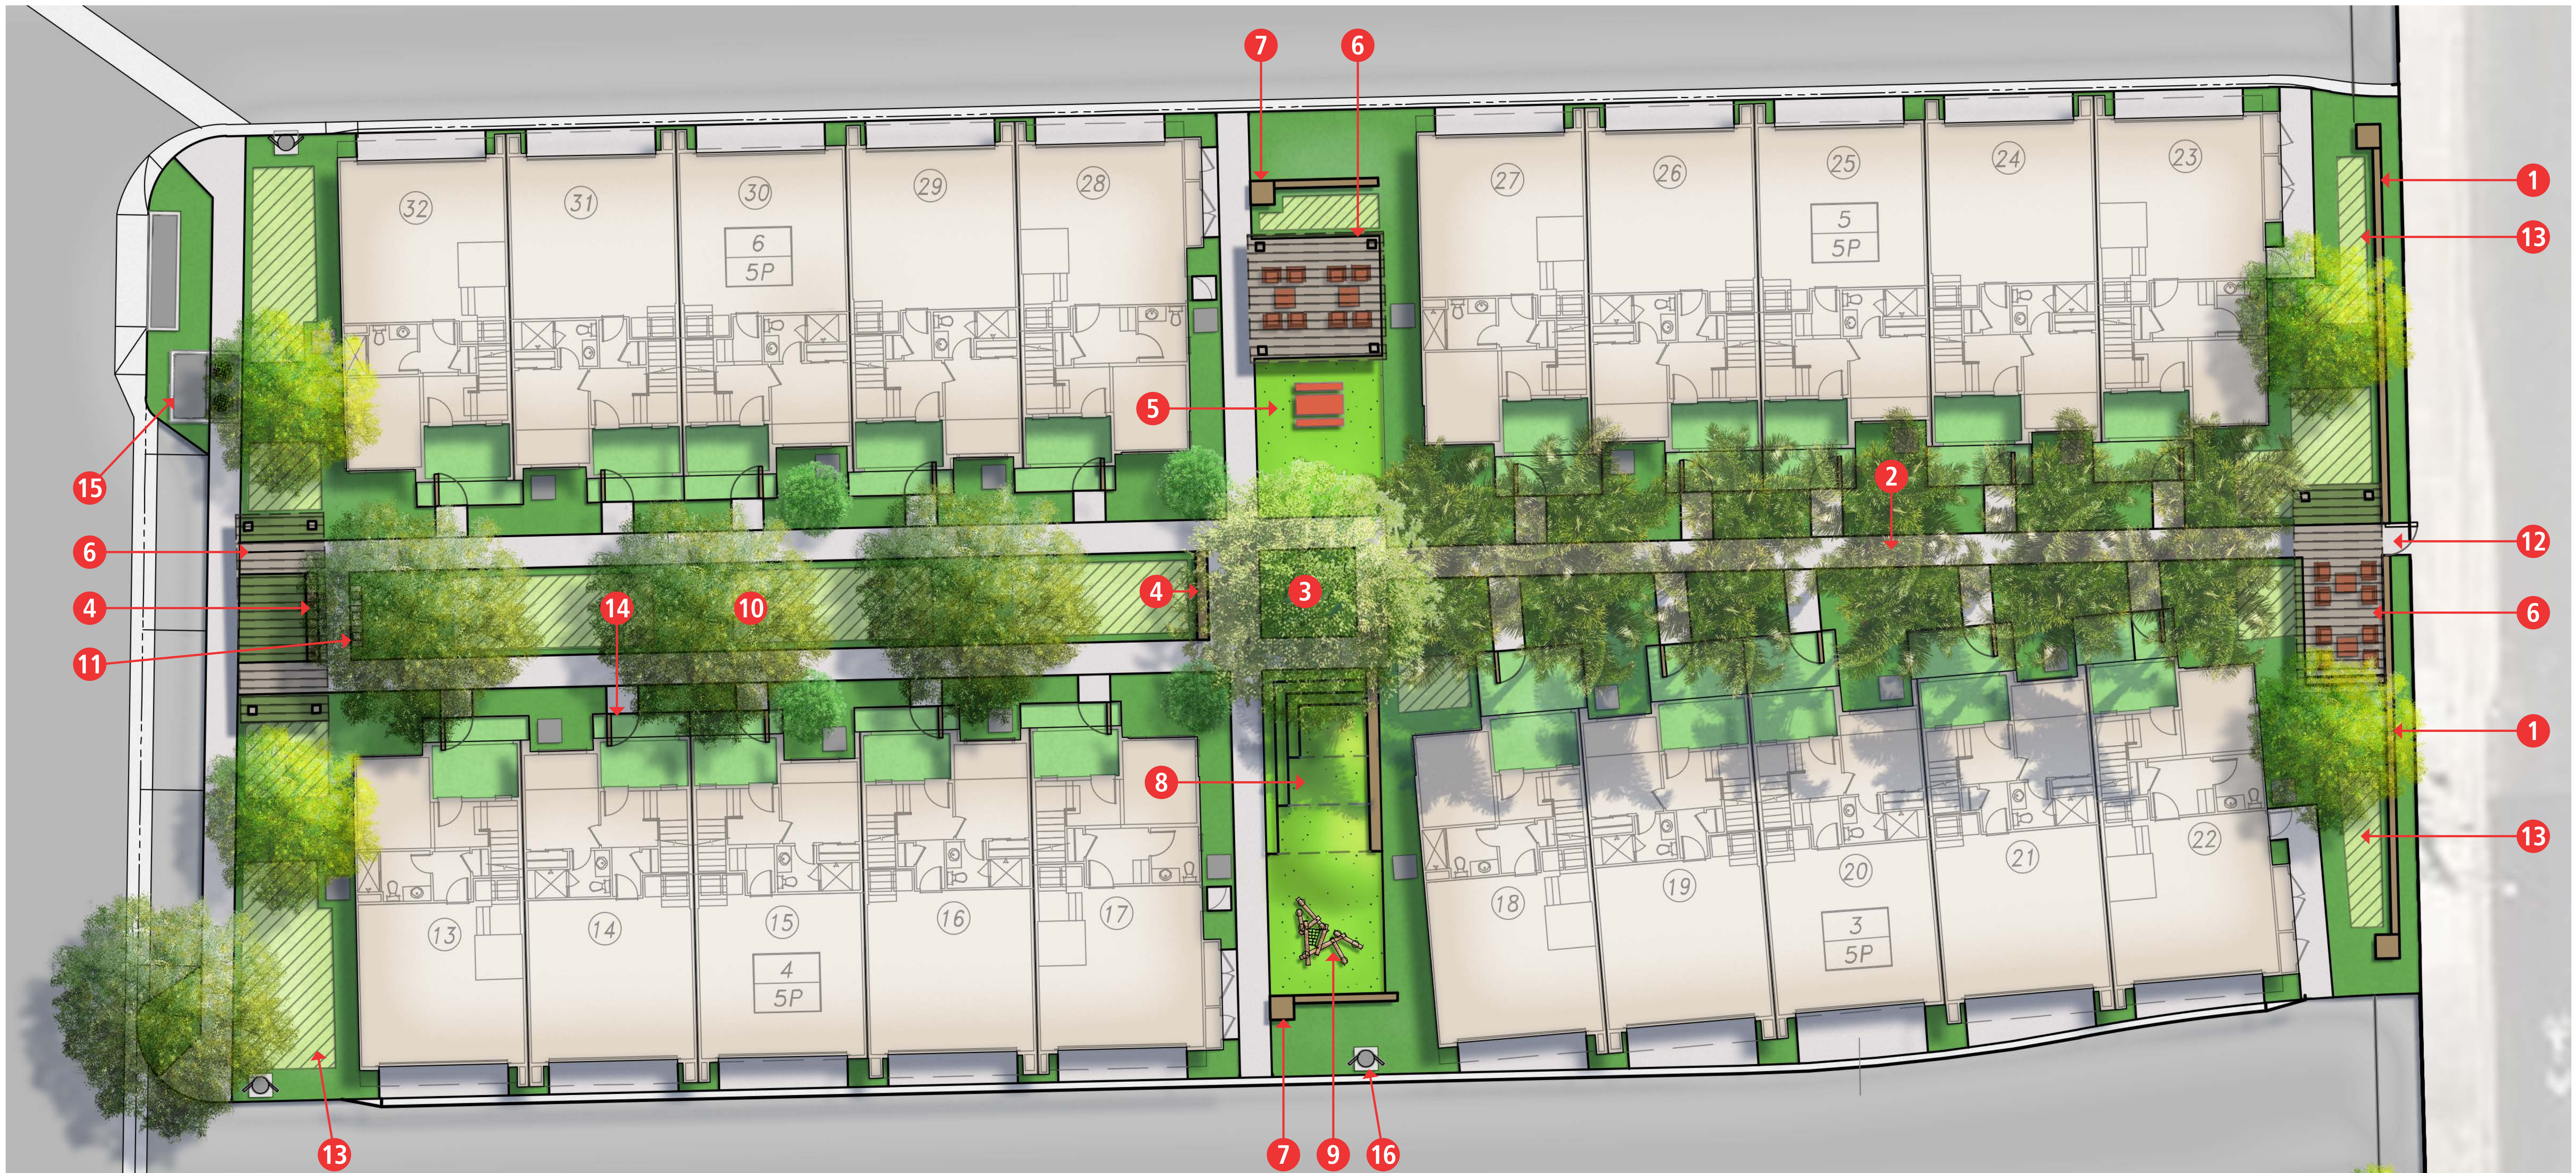

LEGEND

- 1 Entry Shade Structure
- 2 Low Perimeter Block Wall
- 3 Low Wall and Pilaster
- 4 Pedestrian Entry Gate
- 5 Shade Structure - See Enlargement, Sheet L-2
- 6 Play Area - See Enlargement, Sheet L-2
- 7 Existing Gate
- 8 Existing Wall
- 9 Shade Structure at Community Mailbox. - See Enlargement, Sheet L-2
- 10 Edible Garden - See Enlargement, Sheet L-3
- 11 Concrete Walkway
- 12 Wood Fence and Gate
- 13 Private Patio
- 14 Rain Garden / Detention Basin
- 15 D.G. Garden - See Enlargement, Sheet L-3
- 16 Metal Panels
- 17 Retaining Wall per Civil Engineer
- 18 Parking
- 19 Existing Perimeter Tubular Steel Fence
- 20 Entry Signage Monument
- 21 Community Perimeter Block Wall

LEGEND

- | | |
|--|--|
| 1 Low Perimeter Block Wall | 10 Shaded Corridor |
| 2 Paseo Concrete Walk | 11 Community Mailbox |
| 3 Central Square with Focal Tree | 12 Pedestrian Entry Gate |
| 4 Seatwall | 13 Rain Garden / Detention Basin |
| 5 Open Turf with Picnic Table | 14 Wood Fence and Gates at Private Patio |
| 6 Shade Structure with Lounge Seating | 15 Utilities per Civil Engineer |
| 7 Low Wall and Pilaster | 16 Fire Hydrant per Civil Engineer |
| 8 Play Area with Terraced Steps and Turf Mound | |
| 9 Play Equipment | |

KEYMAP

0 4' 8' 16'
Scale: 1/8" = 1'-0"

12.06.22

L-2

LEGEND

- 1 Low Wall and Pilaster
- 2 Planter Beds
- 3 Citrus Tree
- 4 Organic Matter Waste Basket
- 5 Worktable
- 6 Bench Seating
- 7 Retaining Wall per Civil Engineer
- 8 Existing Perimeter Wall
- 9 Crushed Rock Paving
- 10 Decomposed Granite Paving
- 11 Hedge Planting for Intimate Space
- 12 Rain garden / Detention Basin