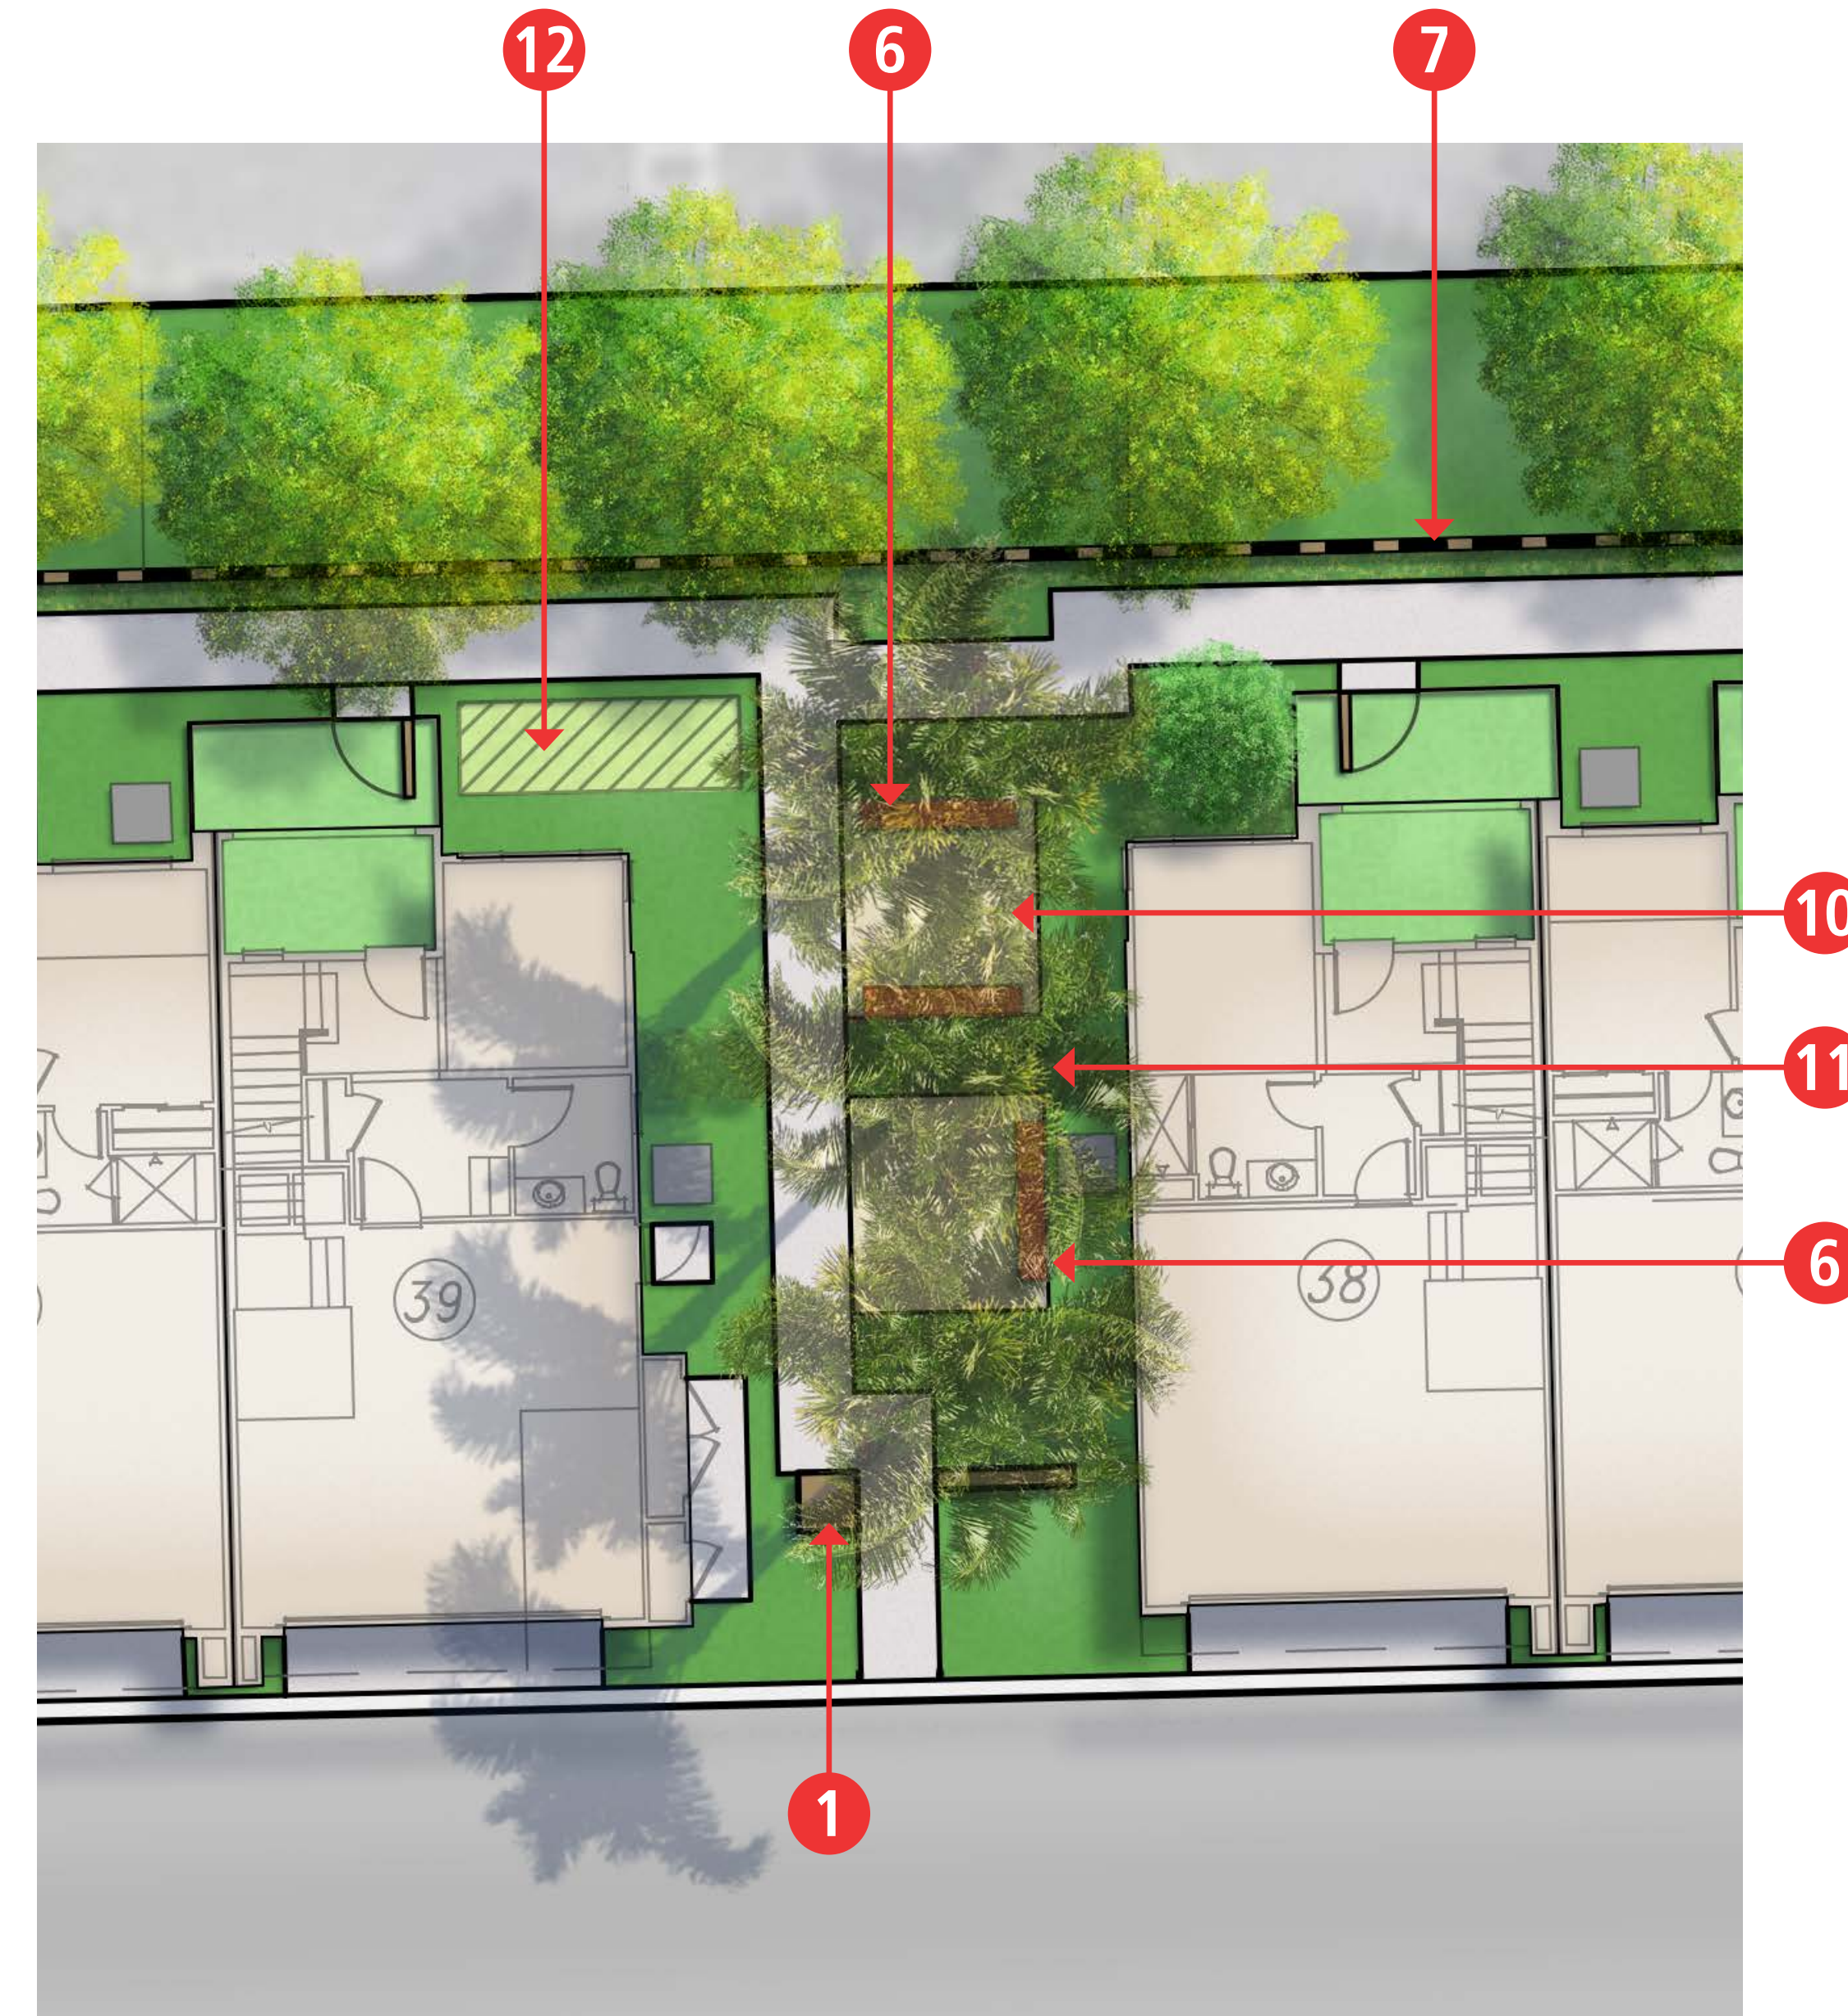

D.G. GARDEN
SCALE: 1/8" = 1'-0"