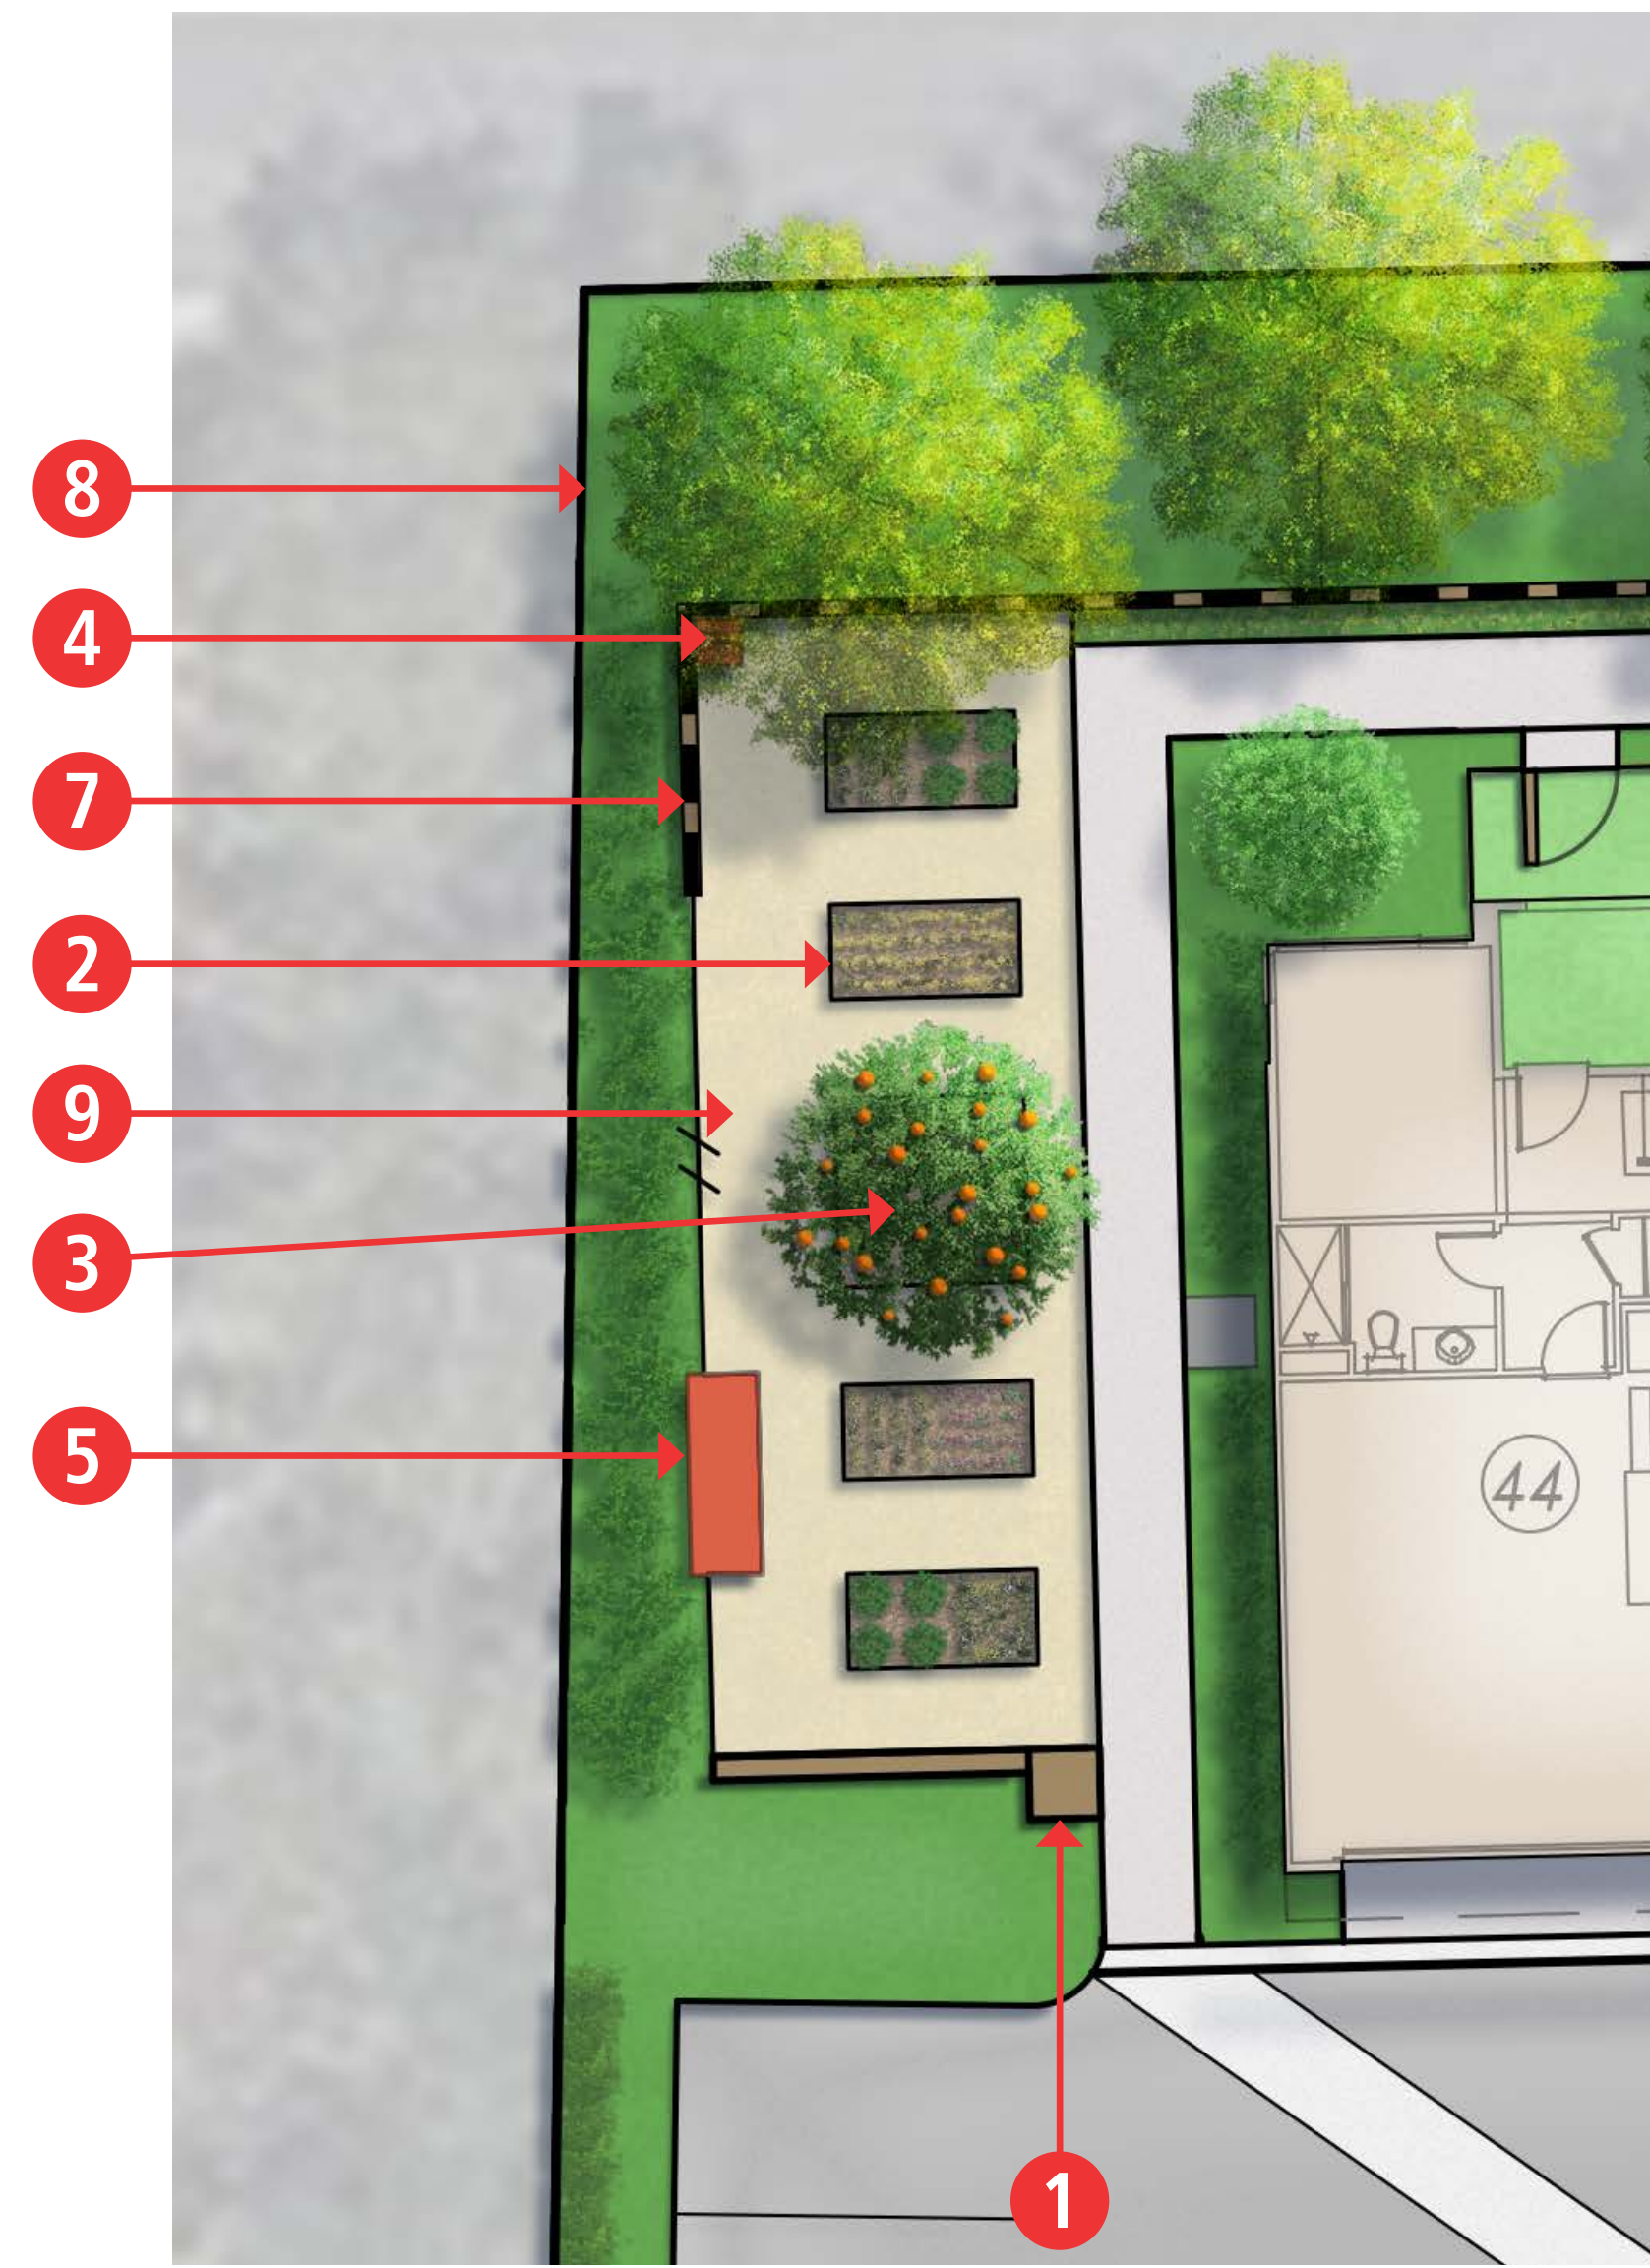

KEYMAP

0 4' 8' 16'
Scale: 1/8" = 1'-0"

12.06.22

L-2

LEGEND

- 1 Low Wall and Pilaster
- 2 Planter Beds
- 3 Citrus Tree
- 4 Organic Matter Waste Basket
- 5 Worktable
- 6 Bench Seating
- 7 Retaining Wall per Civil Engineer
- 8 Existing Perimeter Wall
- 9 Crushed Rock Paving
- 10 Decomposed Granite Paving
- 11 Hedge Planting for Intimate Space
- 12 Rain garden / Detention Basin

EDIBLE GARDEN
SCALE: 1/8" = 1'-0"

D.G. GARDEN
SCALE: 1/8" = 1'-0"

KEYMAP

CONCEPTUAL PLANT PALETTE

TREES (MIN 24" BOX)

SCIENTIFIC NAME	COMMON NAME
Acer spp.	Maple
Arbutus 'Marina'	Marina Strawberry Tree
Archontophoenix cunninghamiana	King Palm
Callistemon citrinus	Lemon Bottle Brush
Cercis canadensis	Eastern Rosebud
Cercis occidentalis	Western Redbud
Cinnamomum camphor	Camphor Tree
Citrus spp	Citrus Tree
Dracaena draco	Dragon Tree
Elaeocarpus decipiens	Japanese Blueberry Tree
Fraxinus spp	Ash
Koelreuteria bipinnata	Chinese Flame Tree
Koelreuteria paniculata	Golden Rain Tree
Lagerstroemia indica	Crape Myrtle
Laurus nobilis	Bay Laurel
Magnolia spp.	Magnolia spp.
Olea ssp.	Olive
Pinus spp.	Pine
Pistachia chinensis	Chinese Pistache
Platanus racemosa	Sycamore
Pyrus calleryana 'Bradford'	Callery Pear
Schinus molle	California Pepper
Quercus spp.	Oak
Tristania conferta	Brisbane Box
Ulmus spp.	Elm
Zelkova serrata	Japanese Zelkova