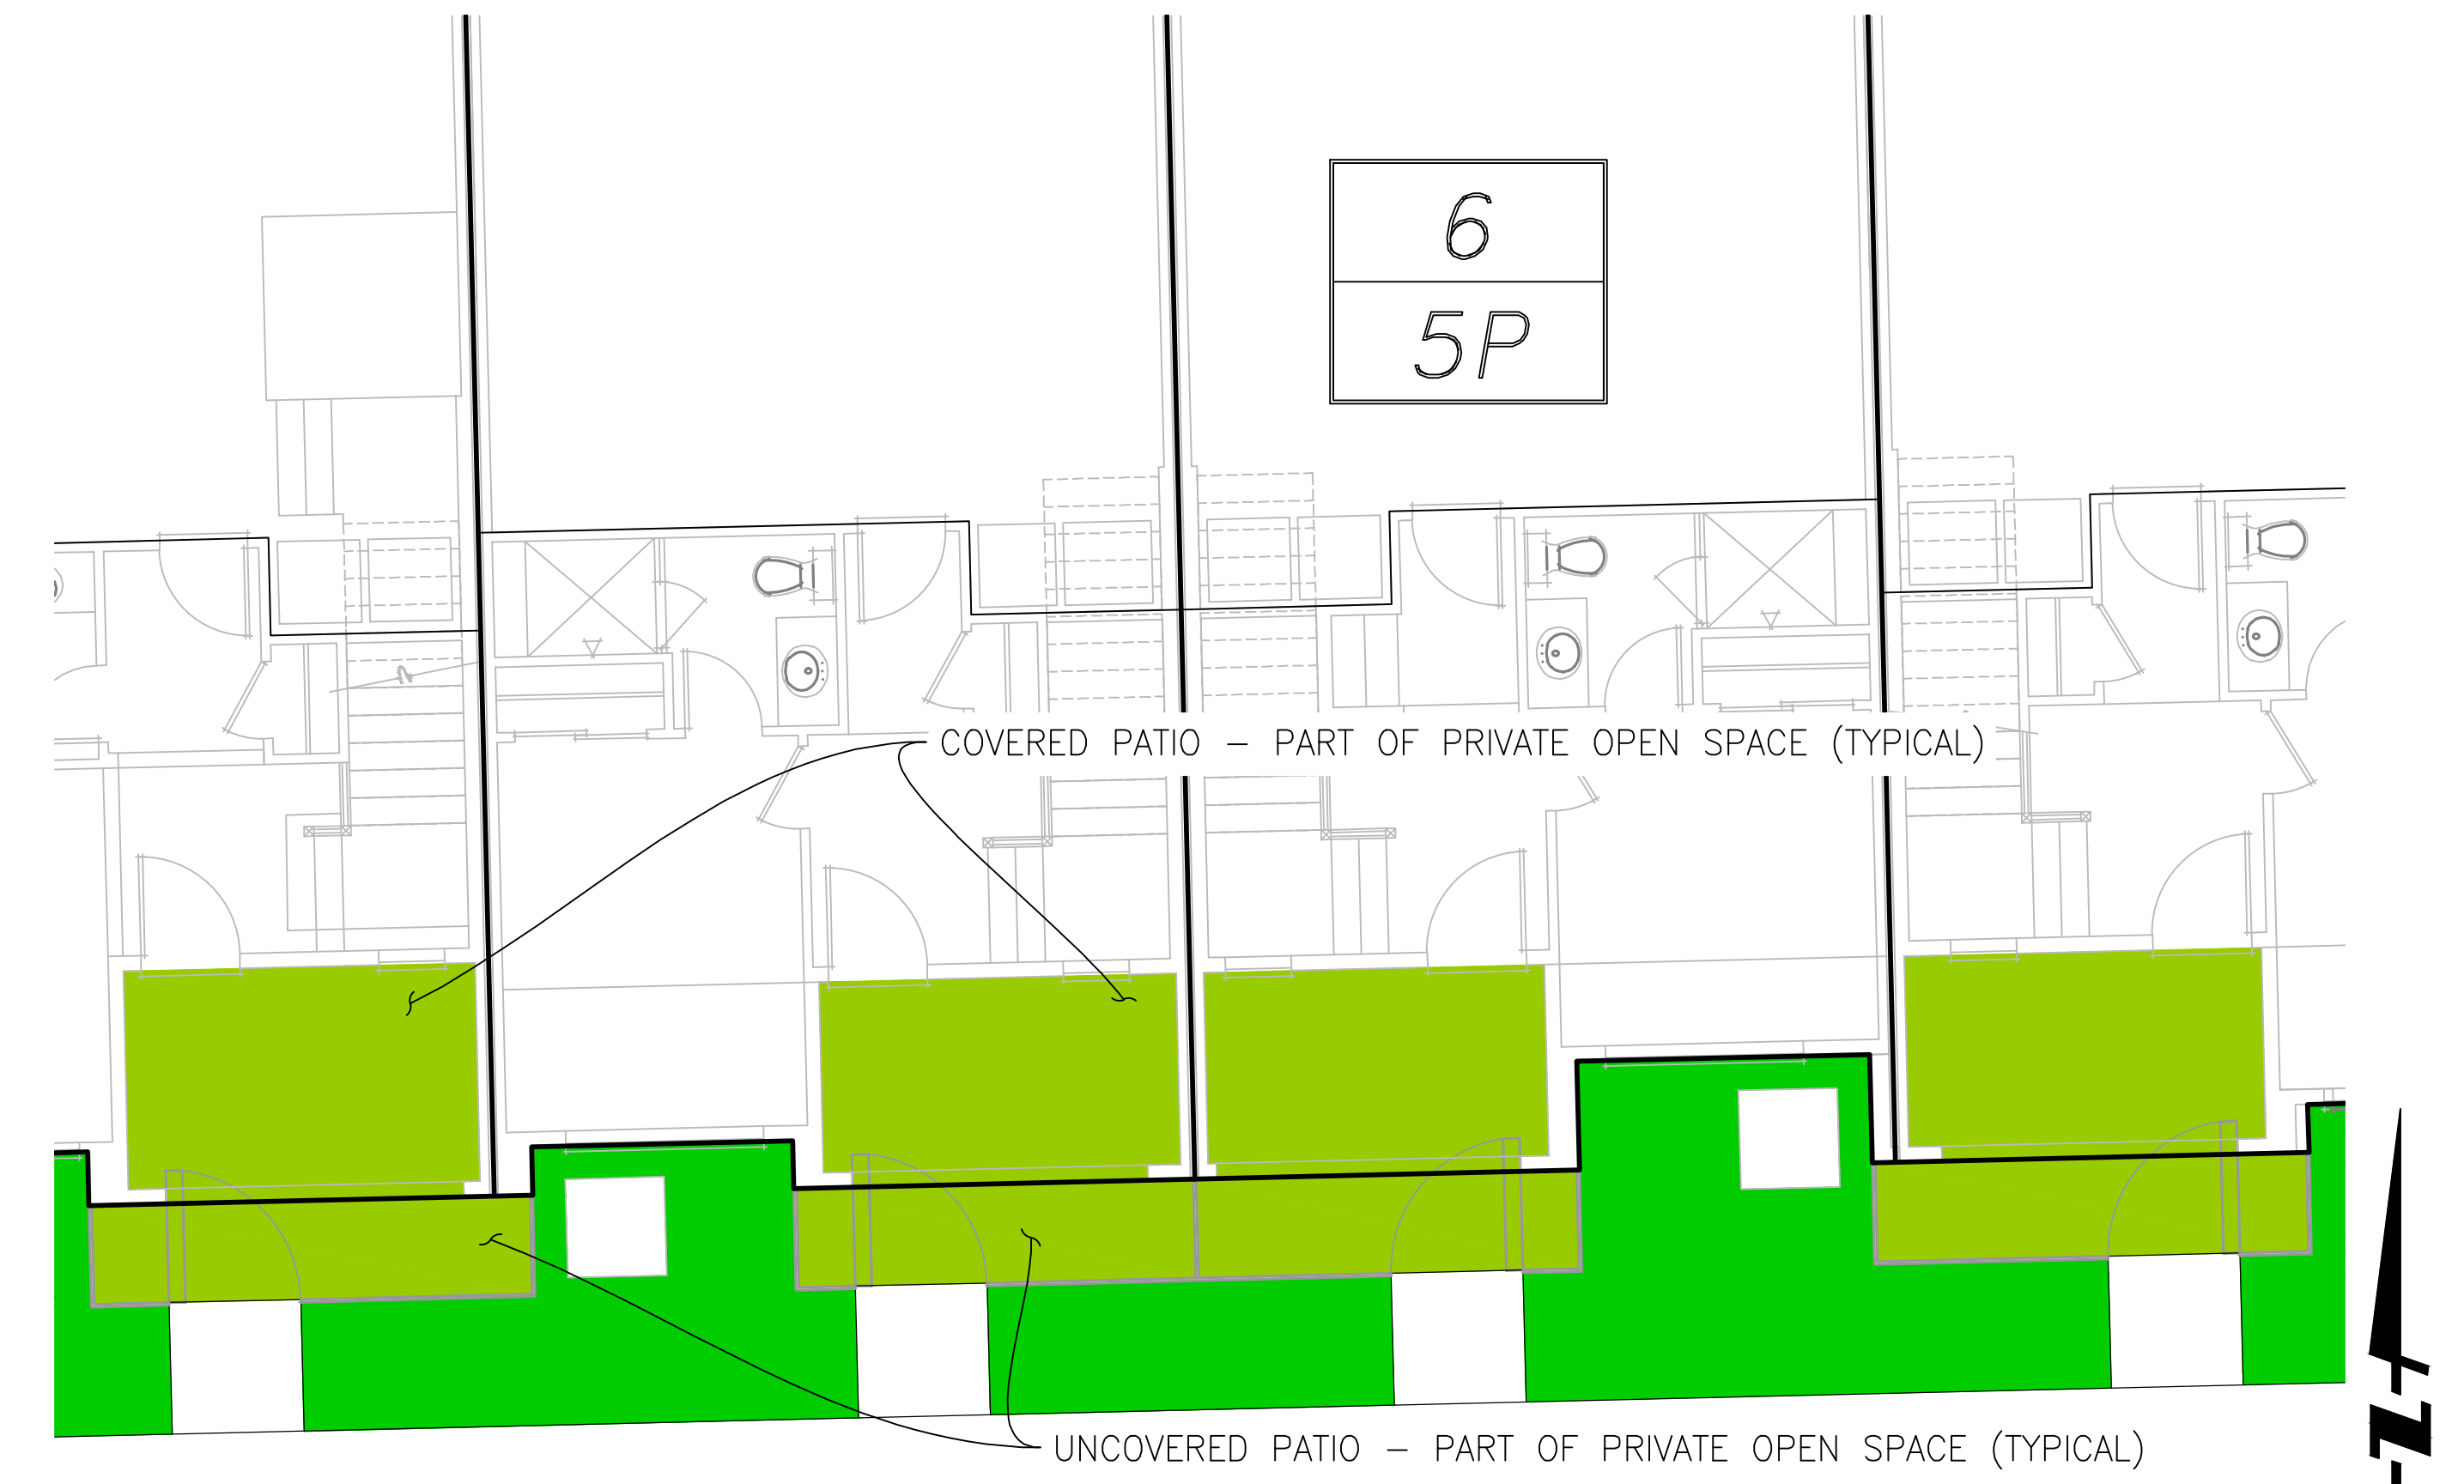

ALL PLANT SELECTIONS ARE CONCEPTUAL. FINAL PLANT SELECTIONS WILL OCCUR DURING THE CONSTRUCTION DOCUMENT PHASE AND WILL BE SIMILAR OR EQUAL.

COVERED/UNCOVERED PATIO TYPICAL DETAIL

SCALE: 1" = 5'

OPEN SPACE CALCULATIONS	
COMMON OPEN SPACE PROVIDED (INCLUDES SHARED COMMON AREAS, LANDSCAPED PASEOS, ETC.)	28,560 SF
PRIVATE OPEN SPACE PROVIDED (INCLUDES GROUND FLOOR PATIOS, SECOND STORY BALCONIES, ETC.)	8,875 SF
TOTAL OPEN SPACE PROVIDED	37,435 SF

NOTE: SIDEWALKS AND DRIVEWAYS ARE NOT INCLUDED AS OPEN SPACE.

LEGEND

- TRACT BOUNDARY
- RIGHT OF WAY
- COMMON OPEN SPACE
- PRIVATE OPEN SPACE

FAIRLYNN TOWNHOMES OPEN SPACE EXHIBIT

YORBA LINDA, CA
July 27, 2022