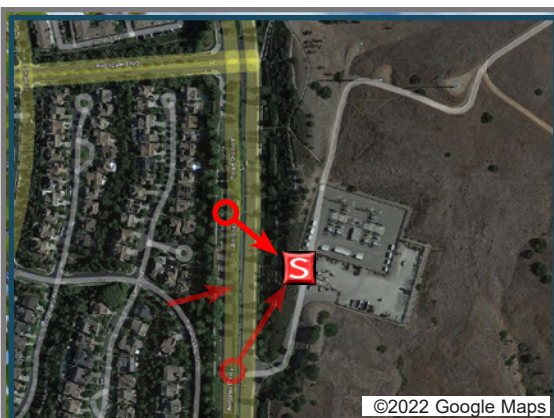

at&t **CLL01430**

AVENDALE BLVD & ANTONIO PKWY LADERA RANCH CA 9264

AEsims.com
877.9AE.sims

VIEW 1

©2022 Google Maps

EXISTING

PROPOSED MONOEUCALYPTUS

PROPOSED EQUIPMENT ENCLOSURE BEYOND

PROPOSED

LOOKING SOUTHEAST FROM ANTONIO PARKWAY

at&t CLL01430

AVENDALE BLVD & ANTONIO PKWY LADERA RANCH CA 9264

AEsims.com
877.9AE.sims

VIEW 2

EXISTING

PROPOSED

LOOKING NORTHEAST FROM ANTONIO PARKWAY

at&t **CLL01430**

AVENDALE BLVD & ANTONIO PKWY LADERA RANCH CA 9264

AEsims.com
877.9AE.sims

VIEW 3

EXISTING

PROPOSED

LOOKING EAST FROM ANTONIO PARKWAY