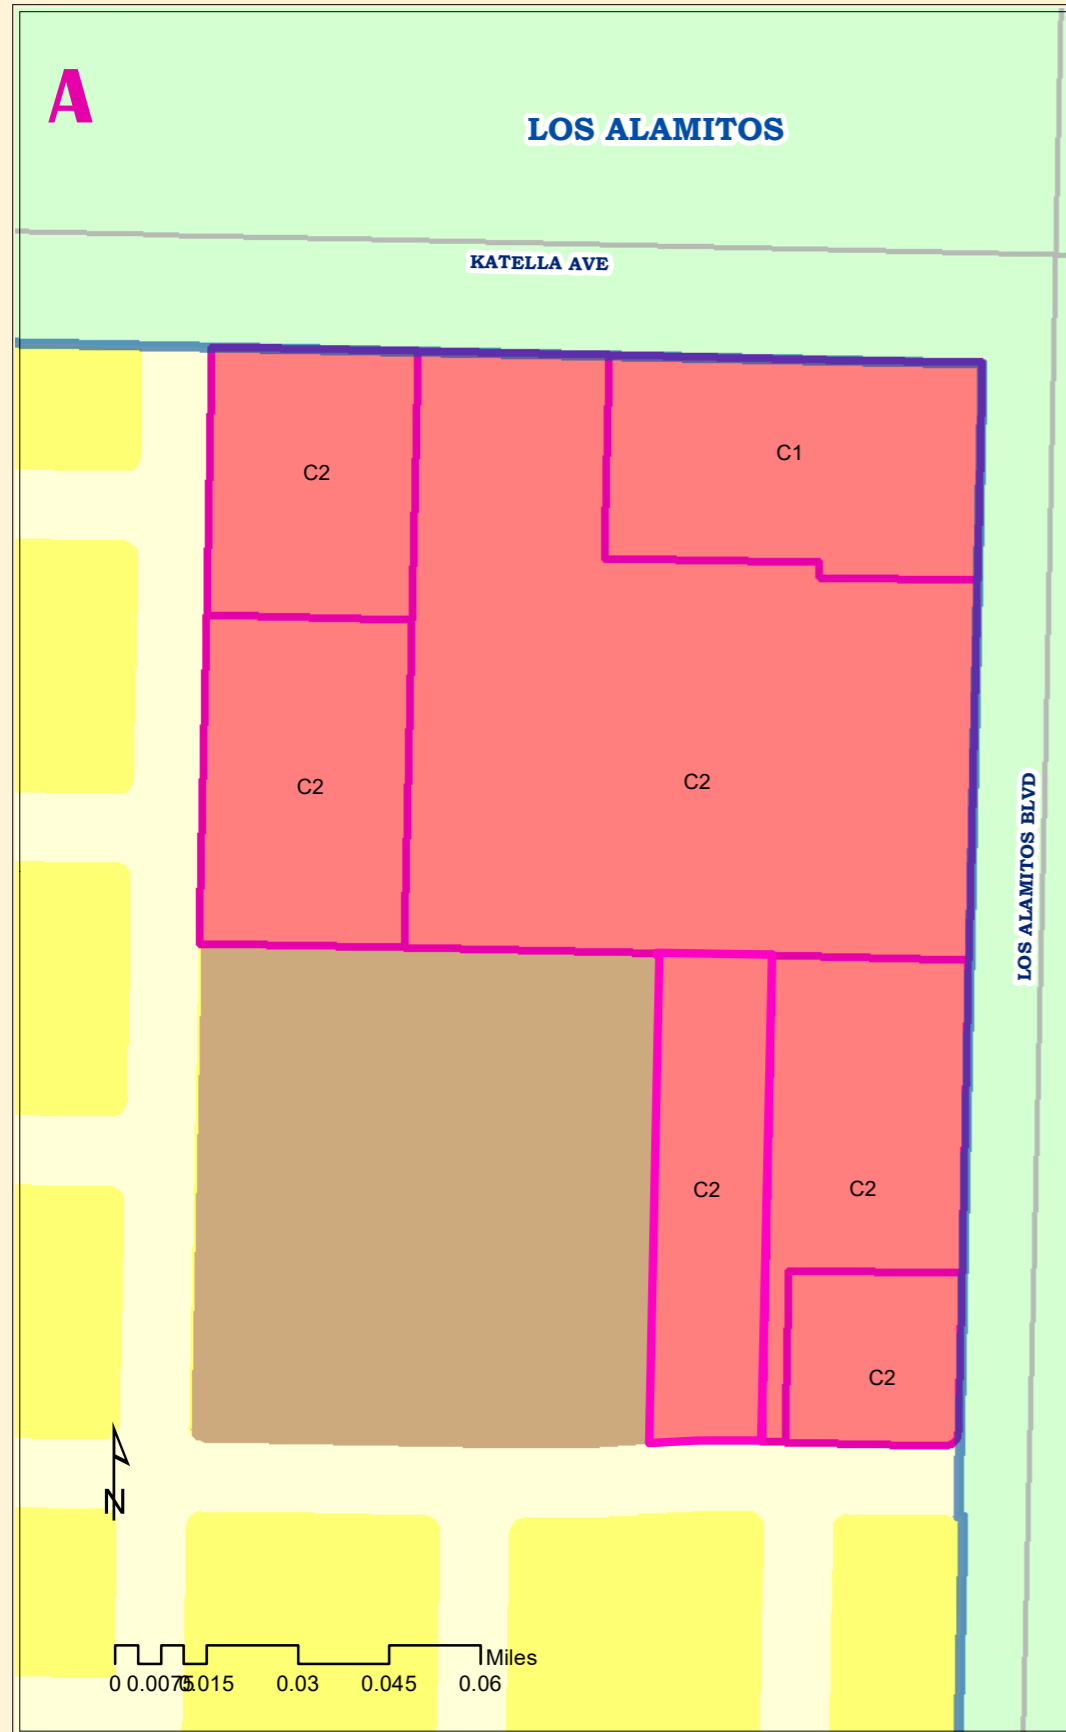

Detail Area - A

Current Zoning

MAIN ZONING DISTRICTS (CURRENT)

- COMMERCIAL
- RESIDENTIAL
- UNINCORPORATED

MAIN ZONING DISTRICTS (PROPOSED)

- PROPOSED ZONE CHANGE
- MIXED USE
- RESIDENTIAL

DESIGNED AND PRODUCED BY:
OC Public Works
OC Survey/GIS
Carmen Capal Denton

DATA SOURCE:
OC Public Works
OC Survey/GIS
Esri Aerials, 2021

DATE: March 20, 2024

Proposed Zoning