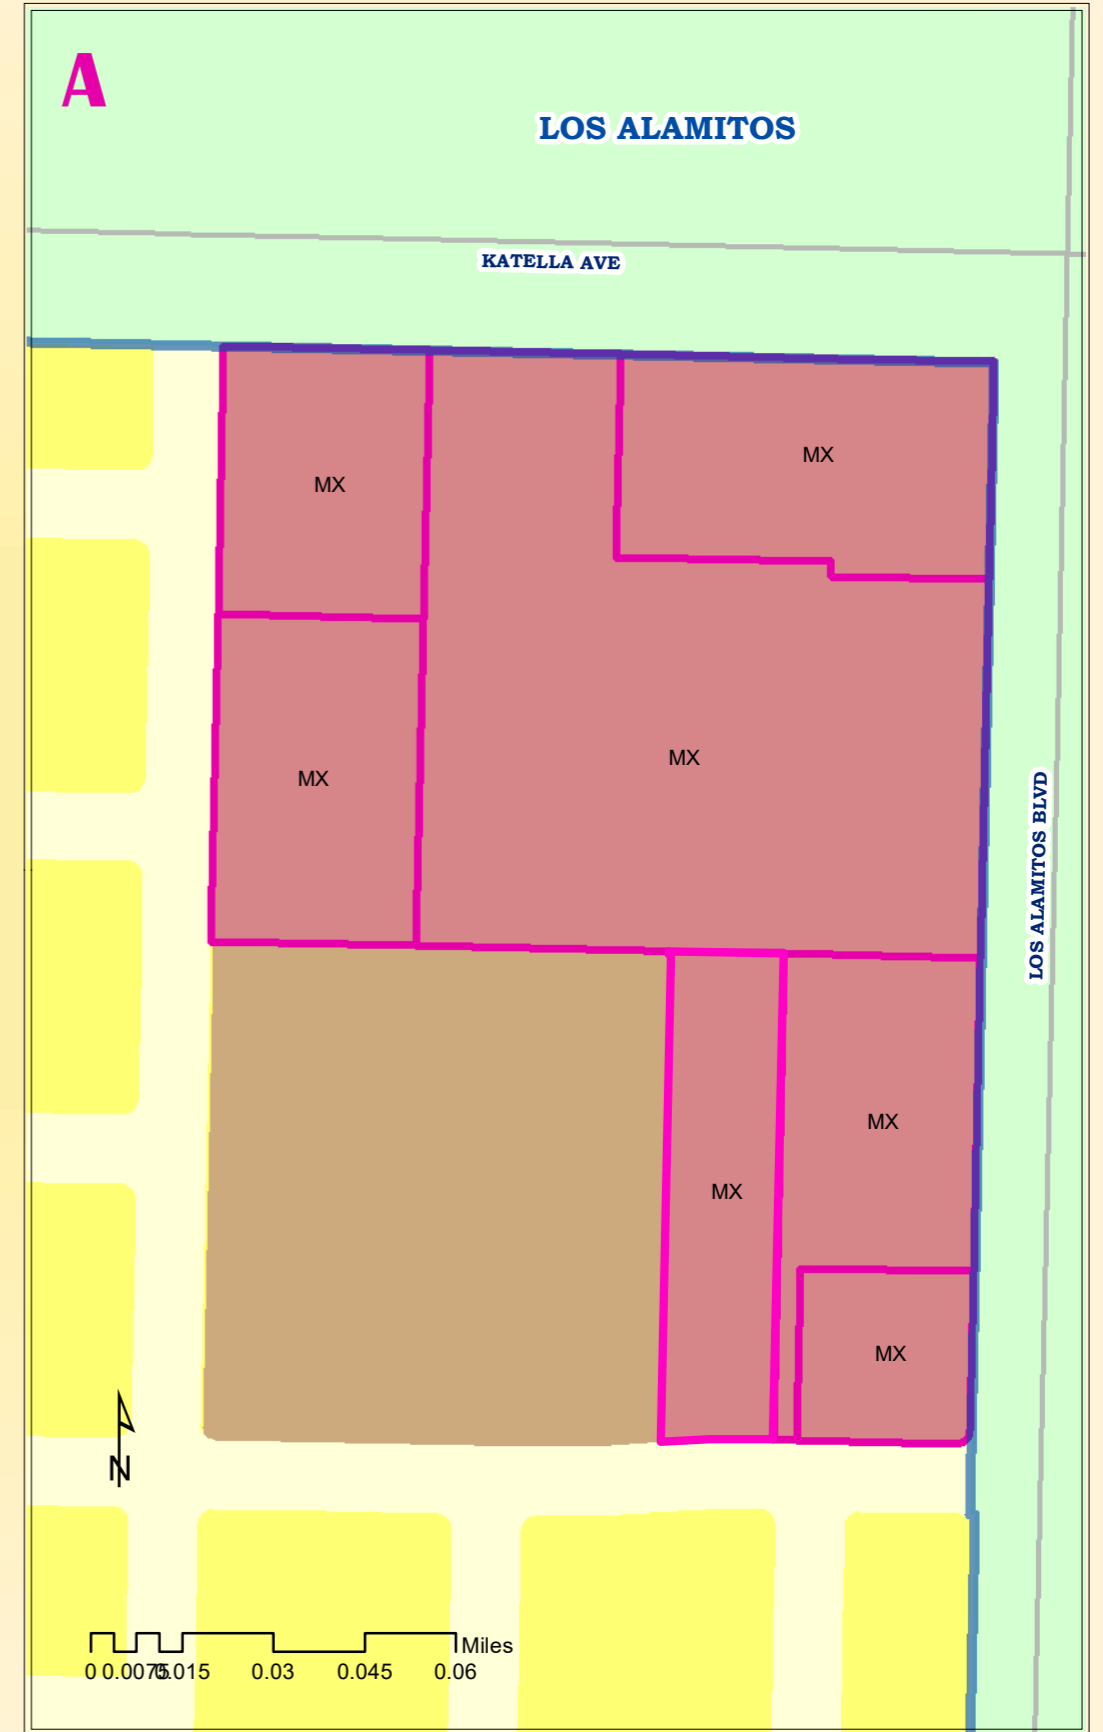

Detail Area - A

Current Zoning

MAIN ZONING DISTRICTS (CURRENT)

- COMMERCIAL
- RESIDENTIAL
- UNINCORPORATED

MAIN ZONING DISTRICTS (PROPOSED)

- PROPOSED ZONE CHANGE
- MIXED USE
- RESIDENTIAL

DESIGNED AND PRODUCED BY:
OC Public Works
OC Survey/GIS
Carmen Capal Denton

DATA SOURCE:
OC Public Works
OC Survey/GIS
Esri Aerials, 2021

DATE: March 20, 2024

Proposed Zoning