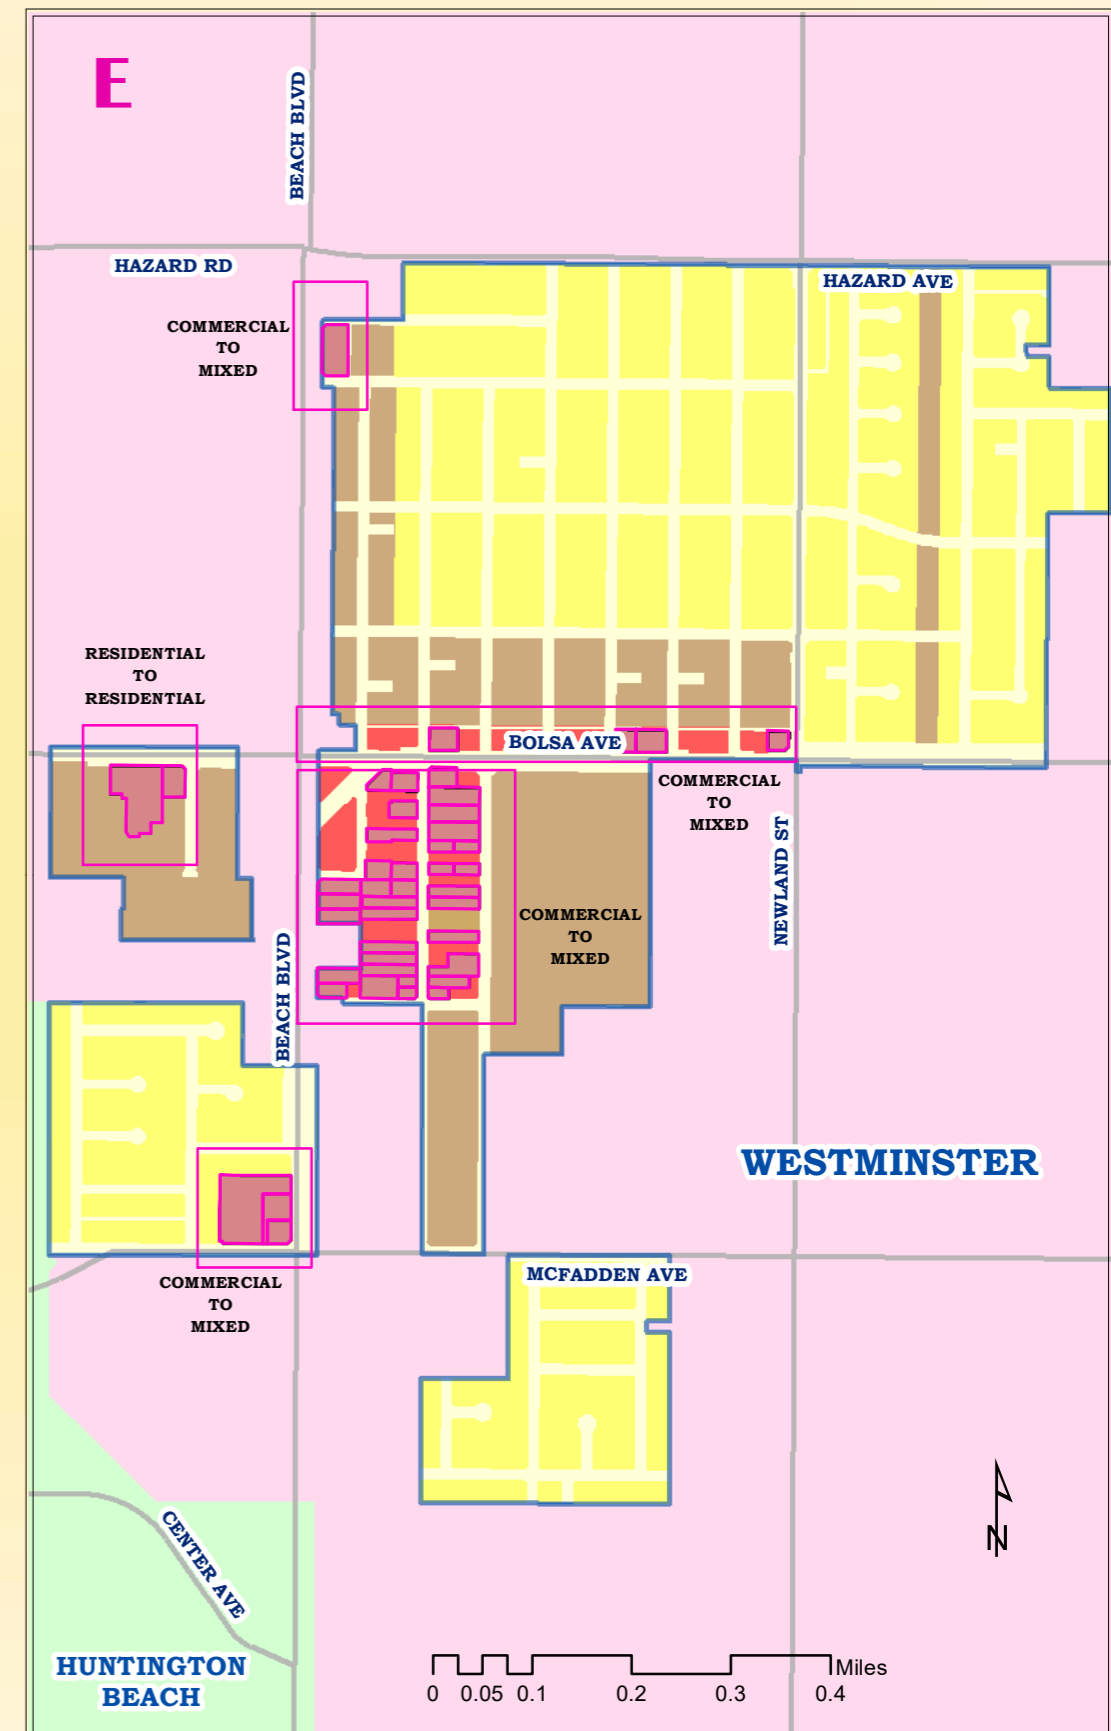

PROPOSED ZONE CHANGE

COUNTY OF ORANGE CALIFORNIA

Detail Area - E

Current Zoning

MAIN ZONING DISTRICTS (CURRENT)

- COMMERCIAL
- RESIDENTIAL
- UNINCORPORATED

MAIN ZONING DISTRICTS (PROPOSED)

- COMMERCIAL
- MIXED USE
- RESIDENTIAL

- PROPOSED ZONE CHANGE
- UNINCORPORATED

DESIGNED AND PRODUCED BY:
OC PUBLIC WORKS
OC SurveyGIS
Carmen Copé-Dances

DATA SOURCE:
OC Public Works
OC SurveyGIS
Esri/Aerials, 2021

DATE: March 20, 2024

Proposed Zoning