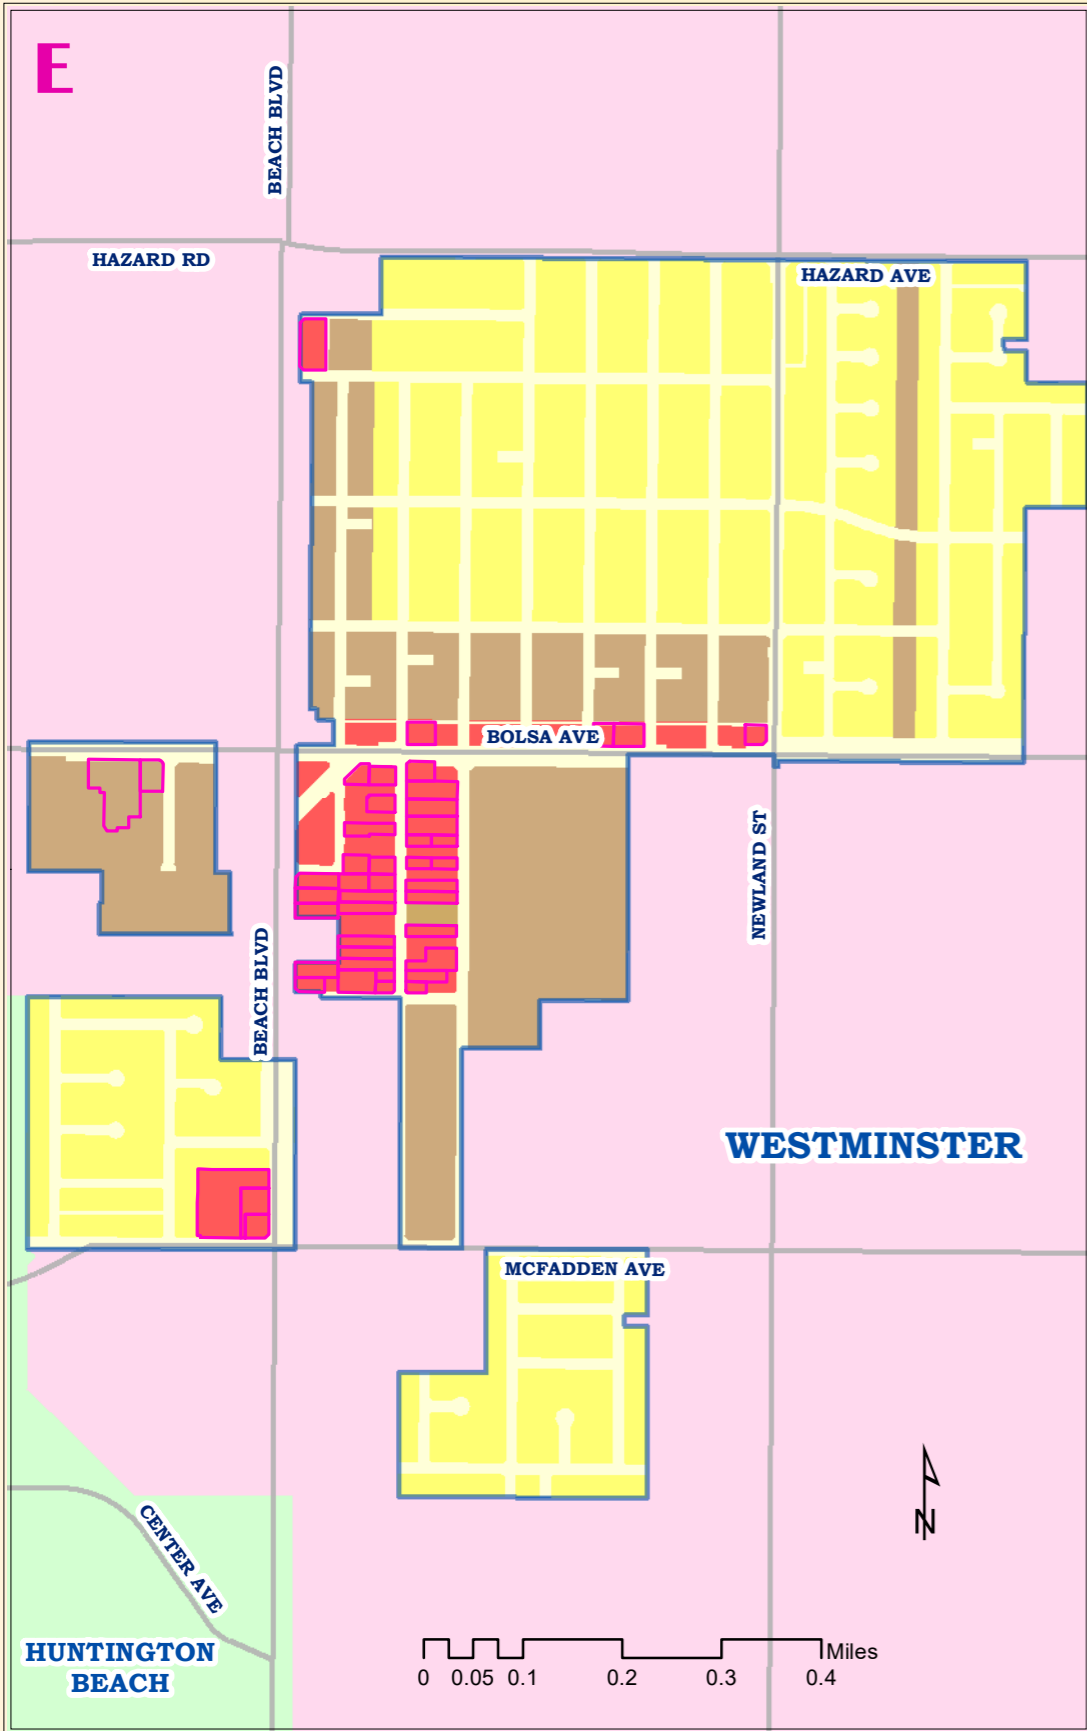

PROPOSED ZONE CHANGE

COUNTY OF ORANGE CALIFORNIA

Detail Area - E

Current Zoning

MAIN ZONING DISTRICTS (CURRENT)

- COMMERCIAL
- RESIDENTIAL
- UNINCORPORATED

MAIN ZONING DISTRICTS (PROPOSED)

- COMMERCIAL
- MIXED USE
- RESIDENTIAL

- PROPOSED ZONE CHANGE
- UNINCORPORATED

DESIGNED AND PRODUCED BY:
OC PUBLIC WORKS
OC SurveyGIS
Carmen Copé-Dances

DATA SOURCE:
OC Public Works
OC SurveyGIS
Esri/Aerials, 2021

DATE: March 20, 2024

Proposed Zoning