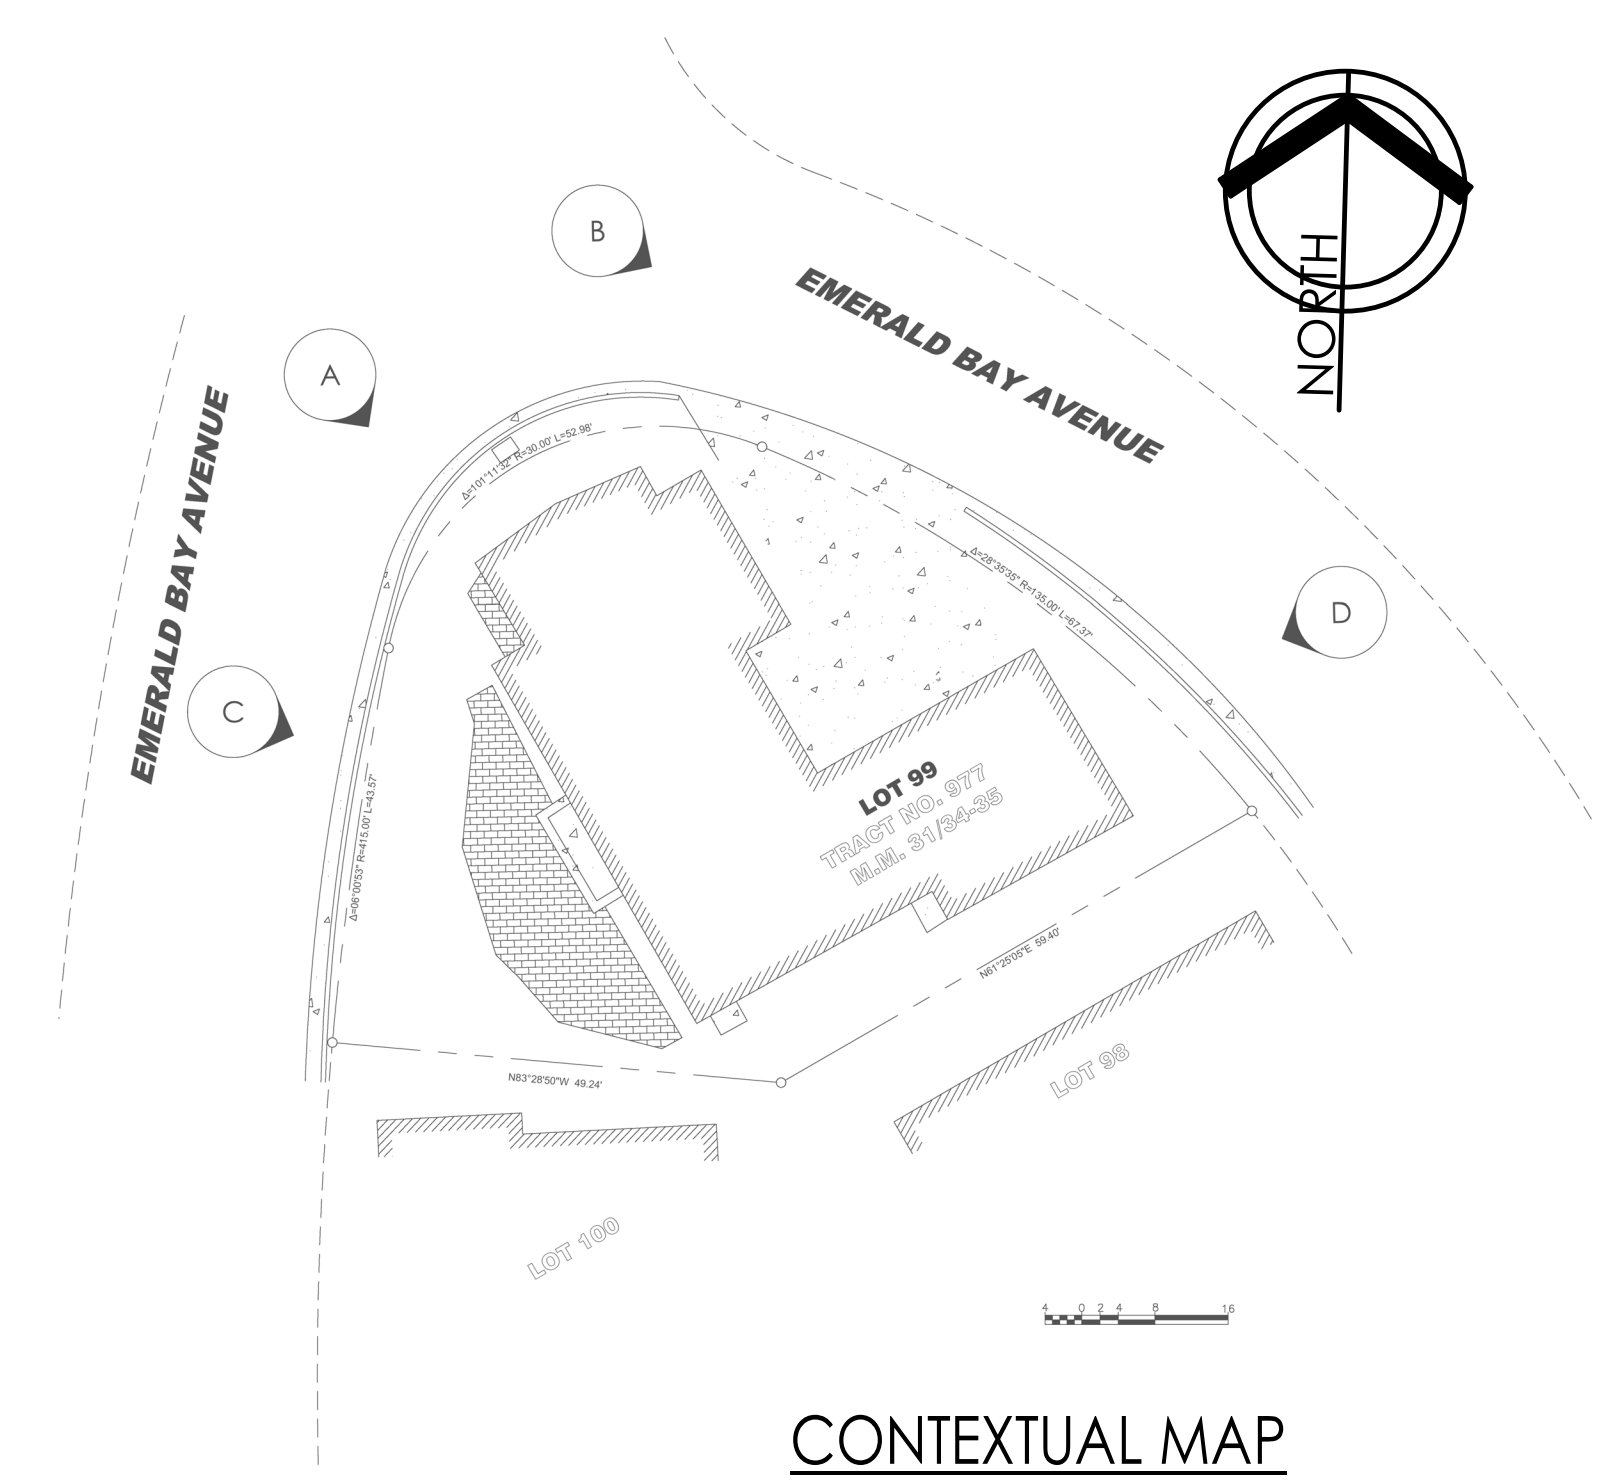

Attachment 6

VIEW D

VIEW C

VIEW B

VIEW A

CONTEXTUAL MAP

SCOTT BROWNDISIGNS
332 FOREST AVENUE, SUITE #3
LAGUNA BEACH, CA 92651
949 416-2074

THOMAS RESIDENCE

305 EMERALD BAY
LAGUNA BEACH, CA 92651

REVISIONS

JOB: 2325

09/03/2024

CONTEXTUAL
PHOTOS

A040